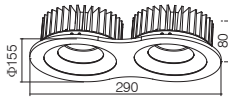

CHANGE MODULE

KT6583-2 RoHS

2600LM @ 3000K / CRI 80 / 18° / CITIZEN

110~230V AC 50/60 Hz, 2x25W, AREEK, (Dimmable Optional)
Aluminum Recessed Downlight, Head Fixed

Packing Information

Carton Dimension: 425X360X325mm
PCS / Carton: 6
Carton G.W.: 13 kg

Surface Finish

Sand White
Sand Grey
Sand Black

Character Optional

HIGH CRI	>80 >90	CCT	3000K 4000K	BEAM	10° 18°
					24° 30° 40° 60°