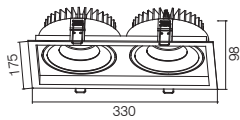

CHANGE MODULE

310X168MM

KT6585-2 RoHS

2600LM @ 3000K / CRI 80 / 30° / CITIZEN

110~230V AC 50/60 Hz, 2x25W, AREEK, (Dimmable Optional)
Aluminum Tilted Recessed Downlight

Packing Information

Carton Dimension: 465X400X320mm
PCS / Carton: 6
Carton G.W.: 17 kg

Surface Finish

Sand White
Sand Grey
Sand Black

Character Optional

HIGH CRI	>80 >90	CCT	3000K 4000K	BEAM	10° 18° 24° 30° 40° 60°