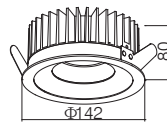

KT6584-2 2X25W 4000LM

KT6585-2 2X25W 4000LM

CHANGE MODULE