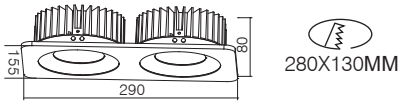

CHANGE MODULE

KT6584-2

2600LM @ 3000K / CRI 80 / 30° / CITIZEN

110~230V AC 50/60 Hz, 2x25W, AREEK, (Dimmable Optional)
Aluminum Recessed Downlight, Head Fixed

Packing Information

Carton Dimension: 435X360X290mm
PCS / Carton: 6
Carton G.W.: 13 kg

Surface Finish

Sand White
Sand Grey
Sand Black

Character Optional

HIGH CRI	>80 >90	CCT	3000K 4000K	BEAM	10° 18°
					24° 30° 40° 60°