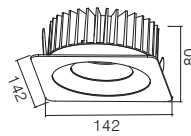

CHANGE MODULE