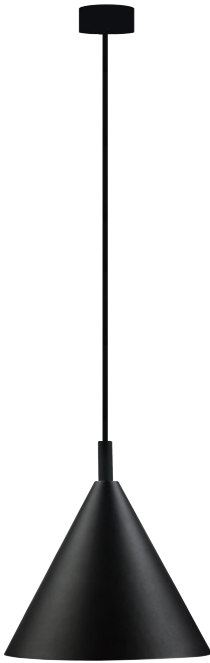

# VERINA

SL372 5W 360LM

SL373 10W 700LM

SL374 20W 1400LM

# VERINA

This VERINA family is special design for dining desk or hotel front desk, simple and traditional design outlook, but new cool and touchable LED lighting source instead of hot burning traditional halogen bulbs, make it just like an old friends even closer. Because it is LED lighting source now, so it is more saving energy. Let's replace your old halogen pedant lights to our VERINA ones today; let's save our earth together from now on.

### FLUX @ 3000K / CRI 80 / CITIZEN

100~240V AC 50/60 Hz, AREEK, ( Dimmable Optional)  
Aluminum Pendant Light

Model	Power	Flux	D1 X H1 X D2 X H2
SL372	5W	360lm	Φ80X35XΦ74X85mm
SL373	12W	720lm	Φ80X35XΦ95X98mm
SL374	20W	1400lm	Φ100X43.5XΦ138X135mm

### Surface Finish

Sand White  
Sand Grey  
Sand Black