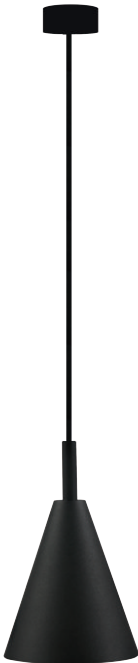

# VERINA

SL372 5W 360LM

SL373 10W 700LM

SL374 20W 1400LM

### FLUX @ 3000K / CRI 80 / CITIZEN

100~240V AC 50/60 Hz, AREEK, ( Dimmable Optional)  
Aluminum Pendant Light

Model	Power	Flux	D1 X H1 X D2 X H2
SL372	5W	360lm	Φ80X35XΦ74X85mm
SL373	12W	720lm	Φ80X35XΦ95X98mm
SL374	20W	1400lm	Φ100X43.5XΦ138X135mm

### Surface Finish

Sand White  
Sand Grey  
Sand Black