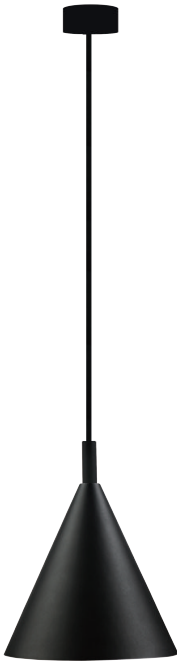

# VERINA

SL372 5W 360LM

SL373 10W 700LM

SL374 20W 1400LM

### FLUX @ 3000K / CRI 80 / CITIZEN

100~240V AC 50/60 Hz, AREEK, ( Dimmable Optional)  
Aluminum Pendant Light

Model	Power	Flux	D1 X H1 X D2 X H2
SL372	5W	360lm	Φ80X35XΦ74X85mm
SL373	12W	720lm	Φ80X35XΦ95X98mm
SL374	20W	1400lm	Φ100X43.5XΦ138X135mm

### Surface Finish

Sand White  
Sand Grey  
Sand Black