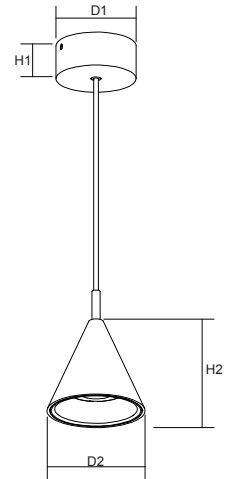

VERINA

SL372 / SL373 / SL374 RoHS

FLUX @ 3000K / CRI 80 / CITIZEN

100~240V AC 50/60 Hz, AREEK, (Dimmable Optional)
Aluminum Pendant Light

Model	Power	Flux	D1 X H1 X D2 X H2
SL372	5W	360lm	Φ80X35XΦ74X85mm
SL373	12W	720lm	Φ80X35XΦ95X98mm
SL374	20W	1400lm	Φ100X43.5XΦ138X135mm

Surface Finish

Sand White
Sand Grey
Sand Black

Character Optional

	>90	CCT	4000K	BEAM	34°	40°	41°