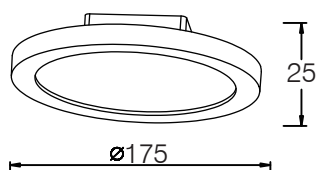

FKKT7015

ALUMINUM

WHITE

CUTOUT Ø 65-210mm (adjustable)

1X20W 1350LM 180-240V CRI>80

FKKT7014

ALUMINUM

WHITE

CUTOUT Ø 65-160mm (adjustable)

1X15W 1150LM 180-240V CRI>80

FKKT7013

ALUMINUM

WHITE

CUTOUT Ø 65-100mm (adjustable)

1X8W 450LM 180-240V CRI>80

FKKT7012

ALUMINUM

WHITE

CUTOUT Ø 65-85mm (adjustable)

1X5W 350LM 180-240V CRI>80