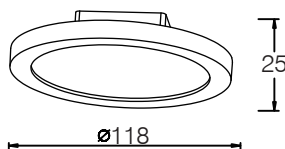

FKKT7015

ALUMINUM

WHITE

CUTOUT Ø 65-210mm (adjustable)

1X20W 1350LM 180-240V CRI>80

FKKT7014

ALUMINUM

WHITE

CUTOUT Ø 65-160mm (adjustable)

1X15W 1150LM 180-240V CRI>80

FKKT7013

ALUMINUM

WHITE

CUTOUT Ø 65-100mm (adjustable)

1X8W 450LM 180-240V CRI>80

FKKT7012

ALUMINUM

WHITE

CUTOUT Ø 65-85mm (adjustable)

1X5W 350LM 180-240V CRI>80